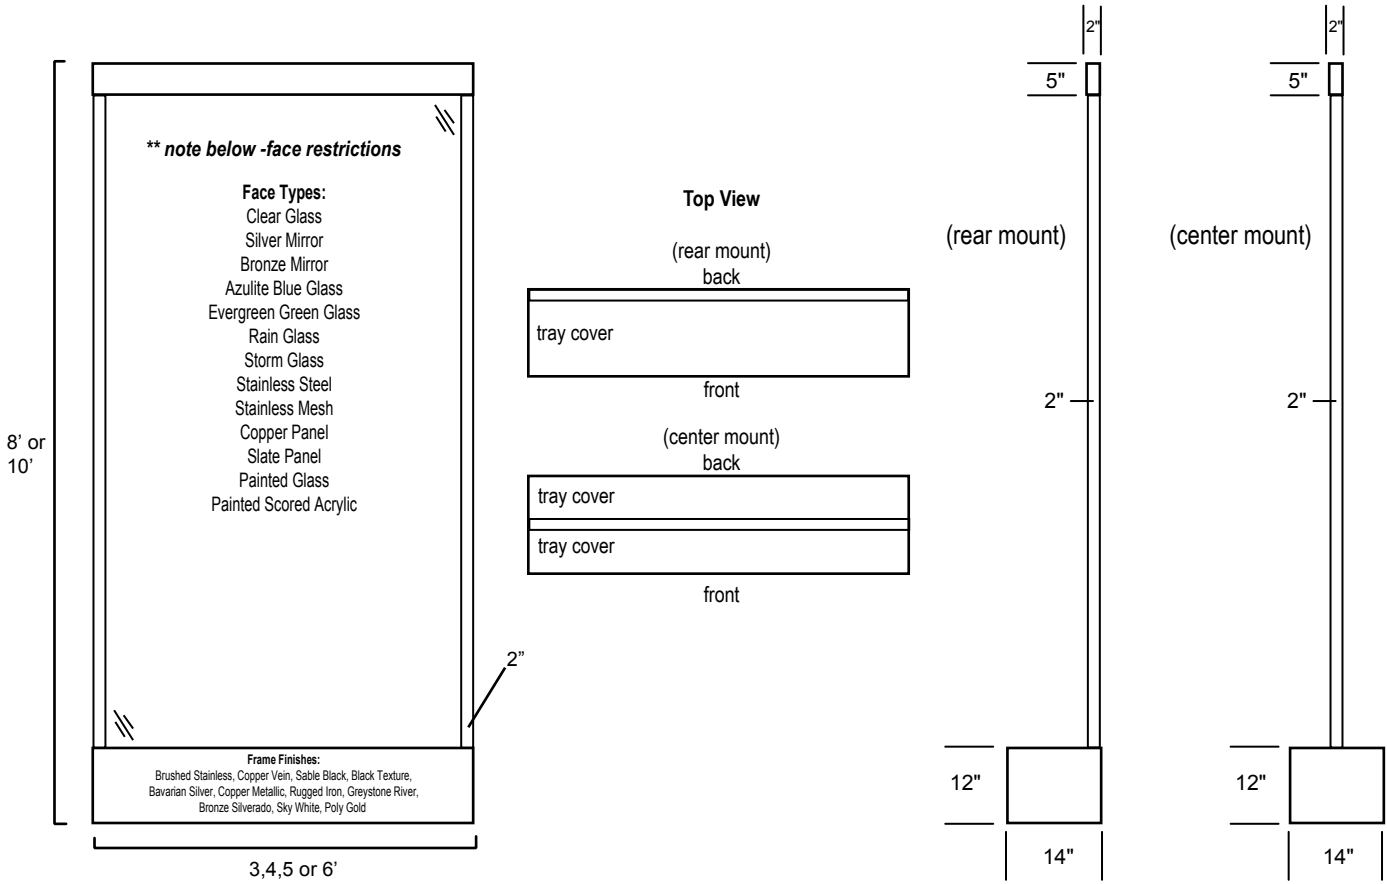

WaterWalls Center or Rear Mounted

**** Face Restrictions:**

8'h x 5'w not available:
 stainless mesh
 copper panel

8'h x 6'w not available:
 stainless mesh
 copper panel
 stainless steel panel
 painted scored acrylic

10'h x 5'w not available:
 stainless mesh
 copper panel
 rain glass
 storm glass
 painted scored acrylic

10'h x 6'w not available:
 stainless mesh
 copper panel
 stainless steel panel
 painted scored acrylic
 stainless steel panel